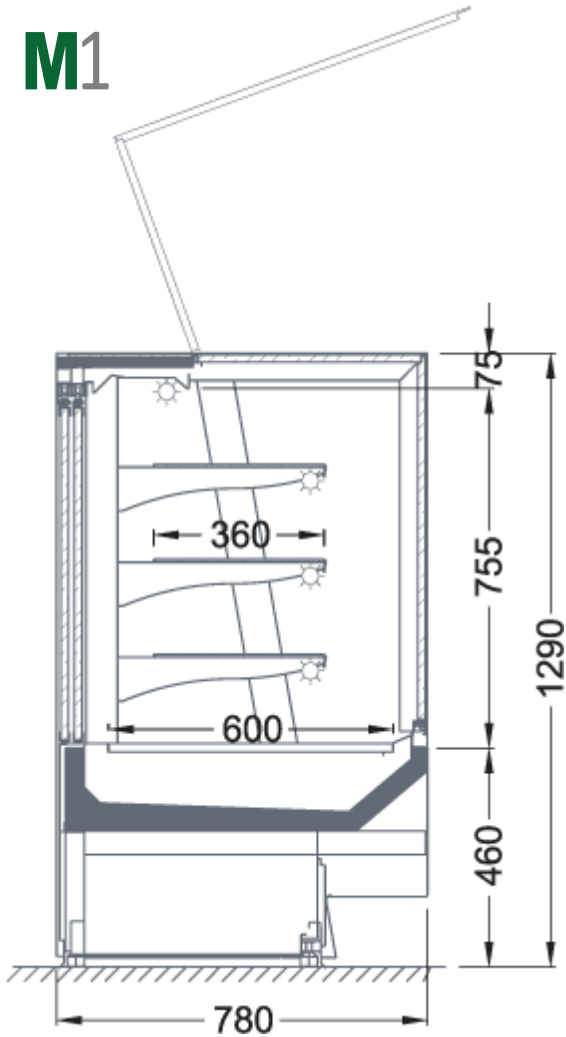

M1

**MODULES** 0.6 0.9 1.4

- LED tube lights with diffusers in canopy & shelves
- Internal & external colours – RAL 9006
- 3no. 360mm deep shelves
- Electrical defrosting
- Controller with temperature indicator
- EC fans
- Price holders on all shelves
- Perspex risers on all shelves