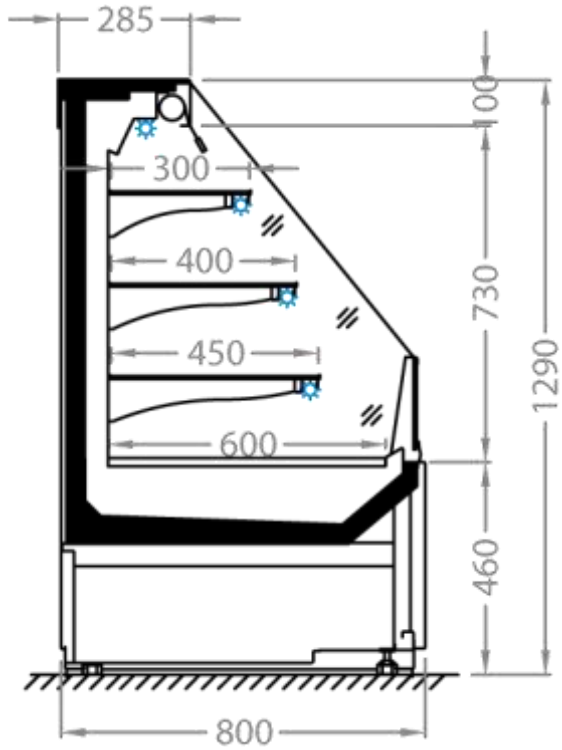

M1

MODULES 0.9 1.4

- LED tube lights with diffusers in canopy & shelves
- Internal & external colours – RAL 9006
- 3no. shelves
- Electrical defrosting
- Controller with temperature indicator
- EC fans
- Price holders on all shelves
- Perspex risers on all shelves