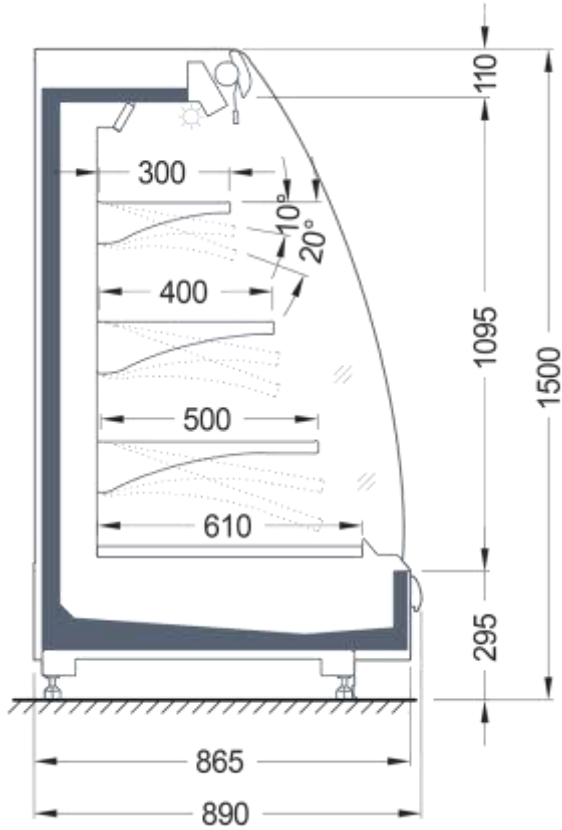

M1

MODULES 1.25 1.875 2.15 2.5 3.75

- Manual night blind
- LED tube lights with diffusers in canopy & shelves
- Internal & external colours – RAL 9006
- Natural defrosting
- EC fans
- Electronic controller
- Price holders on all shelves
- Perspex risers on all shelves
- Double stainless steel bumper bar
- Optional sliding glass doors